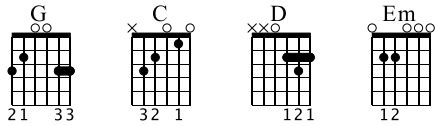

Amazing Grace

mayanmusic.es

Steel Guitar
Standard tuning

Nylon Guitar
Standard tuning

♩ = 90

Sheet music for "Amazing Grace" featuring Steel Guitar (S-Gt) and Nylon Guitar (N-Gt) parts. The music is in G major, 3/4 time, and includes tablature for both instruments.

Chord Diagrams:

- G: 21 33
- C: 32 1
- D: 121
- Em: 12

Measure 1: S-Gt (mf) starts with a whole rest, then plays G4, A4, B4, G4. N-Gt plays a whole note chord G (0 2 3).

Measure 2: S-Gt plays G4, A4, B4, G4. N-Gt plays a whole note chord G (0 2 3).

Measure 3: S-Gt plays G4, A4, B4, G4. N-Gt plays a whole note chord G (0 2 3).

Measure 4: S-Gt plays G4, A4, B4, G4. N-Gt plays a whole note chord G (0 2 3).

Measure 5: S-Gt plays G4, A4, B4, G4. N-Gt plays a whole note chord G (0 2 3).

Measure 15: S-Gt plays G4, A4, B4, G4. N-Gt plays a whole note chord D (1 2 1).

Measure 16: S-Gt plays G4, A4, B4, G4. N-Gt plays a whole note chord G (0 2 3).