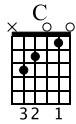

Greensleeves

mayanmusic.es

Electric Guitar
Standard tuning

Electric Guitar
Standard tuning

♩ = 120

Guitar 1

Am C G Em

mf

TAB

Guitar 2

Am C G Em

TAB

3/4

Am Am E E

TAB

Am Am E E