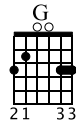

Greensleeves

mayanmusic.es

Electric Guitar
Standard tuning

Electric Guitar
Standard tuning

♩ = 120

Guitar 1

Am C G Em

mf