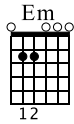

Greensleeves

mayanmusic.es

Electric Guitar
Standard tuning

Electric Guitar
Standard tuning

♩ = 120

Guitar 1

Am C G Em

mf

1 0 2 | 1 4 1 | 2 |

Guitar 2

Am E Am Am

TAB

0 1 1 0 0 0 | 0 1 1 0 0 0 | 0 1 1 0 0 0 | 0 1 1 0 0 0

2 2 2 2 2 2 | 2 2 2 2 2 2 | 2 2 2 2 2 2 | 2 2 2 2 2 2

0 0 0 0 0 0 | 0 0 0 0 0 0 | 0 0 0 0 0 0 | 0 0 0 0 0 0

B

0 0 0 0 0 0 | 0 0 0 0 0 0 | 0 0 0 0 0 0 | 0 0 0 0 0 0

Guitar 1

26 C 27 C 28 G 29 Em

TAB

Guitar 2

C C G Em

TAB

30 Am 31 E 32 Am 33 Am