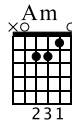

Greensleeves

mayanmusic.es

Electric Guitar
Standard tuning

Electric Guitar
Standard tuning

♩ = 120

Guitar 1

Am C G Em

mf