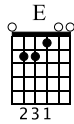

Greensleeves

mayanmusic.es

Electric Guitar
Standard tuning

Electric Guitar
Standard tuning

♩ = 120

Guitar 1

Am C G Em

mf