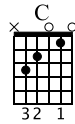

Yellow Submarine

mayanmusic.es

Guitar 1
Standard tuning

Guitar 2
Standard tuning

♩ = 120

Verso

Guitar 1

mf
In the town where was born Lived a man who sailed the sea And he

T
A
B

Guitar 2

G F C Am Dm F G C

Guitar 1

told us of his life In the land of submarines So we

T
A
B

Guitar 2

G F C Am Dm F G C

Guitar 1

sailed up to the sun Till we found the sea of green And we

T
A
B

Guitar 2

G F C Am Dm F G C

Guitar 1

14 15 16 17

lived beneath the waves In our yellow submarine

TAB

Guitar 2

G F C Am Dm F G C

Estribillo

18 19 20 21

We all live in a yellow submarine, yellow submarine,

TAB

C G G C