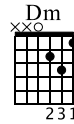

Yellow Submarine

mayanmusic.es

Guitar 1
Standard tuning

Guitar 2
Standard tuning

♩ = 120

Verso

Guitar 1

mf
In the town where was born Lived a man who sailed the sea And he

T
A
B

Guitar 2

G F C Am Dm F G C

Guitar 1

told us of his life In the land of submarines So we

T
A
B

Guitar 2

G F C Am Dm F G C

Guitar 1

sailed up to the sun Till we found the sea of green And we

T
A
B

Guitar 2

G F C Am Dm F G C

Guitar 1

14 15 16 17

lived beneath the waves In our yellow submarine

TAB

Guitar 2

G F C Am Dm F G C

Estribillo

18 19 20 21

We all live in a yellow submarine, yellow submarine,

TAB

C G G C