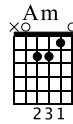

Yellow Submarine

mayanmusic.es

Guitar 1
Standard tuning

Guitar 2
Standard tuning

♩ = 120

Verso

Guitar 1

mf
In the town where was born Lived a man who sailed the sea And he

T
A
B

Guitar 2

G F C Am Dm F G C

Guitar 1

told us of his life In the land of submarines So we

T
A
B

Guitar 2

G F C Am Dm F G C

Guitar 1

sailed up to the sun Till we found the sea of green And we

T
A
B

Guitar 2

G F C Am Dm F G C

Guitar 1

14 15 16 17

lived beneath the waves In our yellow submarine

TAB

Guitar 2

G F C Am Dm F G C

Estribillo

18 19 20 21

We all live in a yellow submarine, yellow submarine,

TAB

C G G C