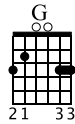

Yellow Submarine

mayanmusic.es

Guitar 1
Standard tuning

Guitar 2
Standard tuning

♩ = 120

Verso

Guitar 1

mf
In the town where was born Lived a man who sailed the sea And he

T
A
B

Guitar 2

G F C Am Dm F G C

Guitar 1

told us of his life In the land of submarines So we

T
A
B

Guitar 2

G F C Am Dm F G C

Guitar 1

sailed up to the sun Till we found the sea of green And we

T
A
B

Guitar 2

G F C Am Dm F G C

Guitar 1

14 15 16 17

lived beneath the waves In our yellow submarine

TAB

Guitar 2

G F C Am Dm F G C

Estribillo

18 19 20 21

We all live in a yellow submarine, yellow submarine,

TAB

C G G C